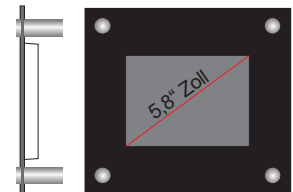

/ **Displayable colors:** black/white/red

/ **Battery** operation with a term of approx. 2 years

MediaFix E-ink 5,8 Zoll

MediaFix E-ink 5.8 Inches

Art.-Nr. Türschilder E-ink	Format in Zoll	Rahmenfarbe
Art. No. Door Signs E-ink	Format in Inches	Frame Color
525.005.Z	5,8"	schwarz/black
525.005.W	5,8"	weiß/white
525.005.S	5,8"	silber/silver