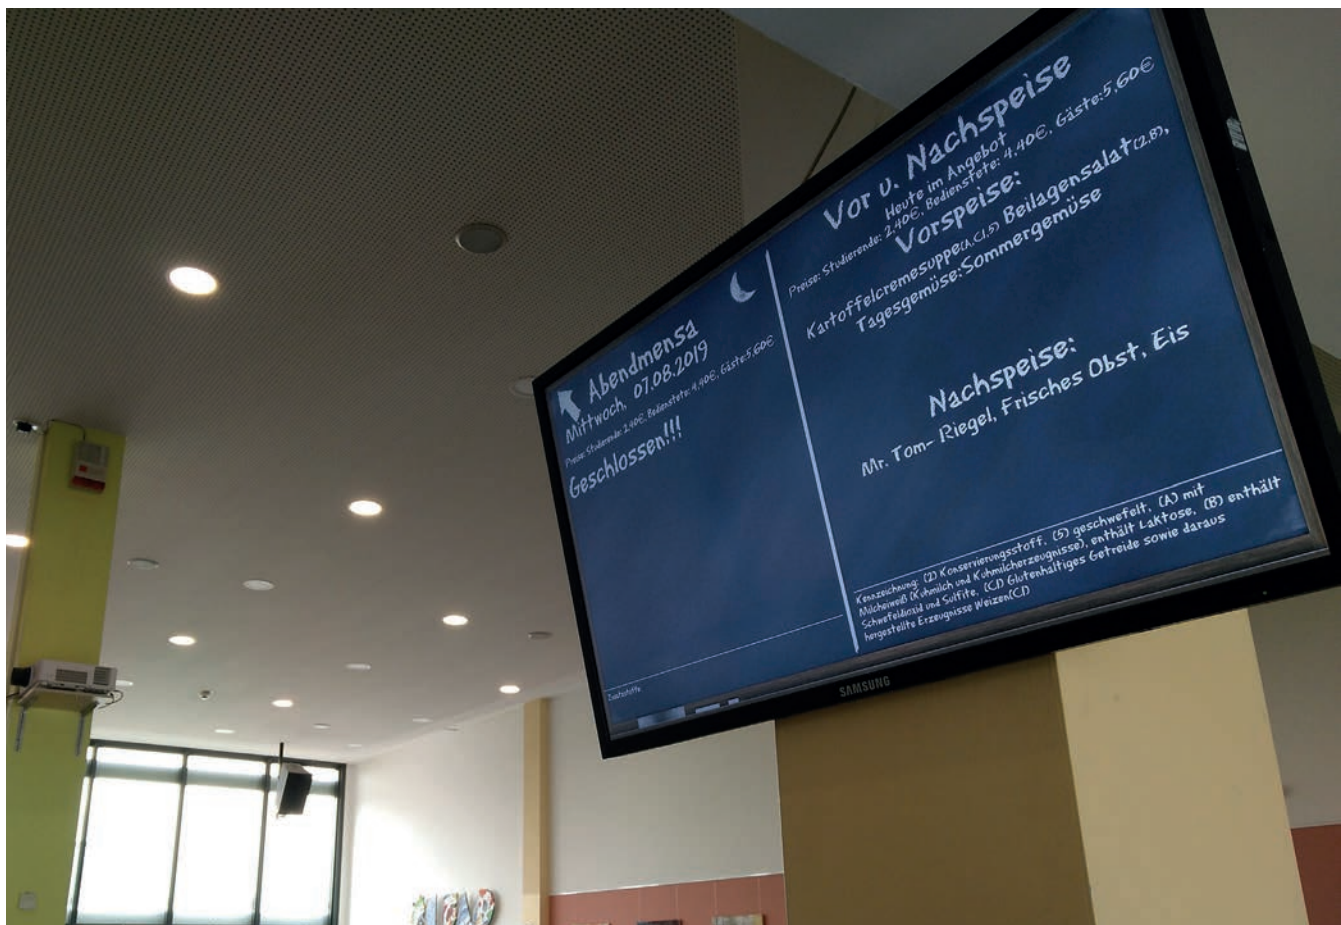

MediaFix Screen Indoor

MediaFix Screen Indoor

Art.-Nr.	Format in Zoll	Mini PC	Touch	Software Lokal	Software Cloud
Art. No.	Format in Inches	mini pc	touch	software local	software cloud
530.043	43"	X		X	
531.043	43"	X			X
530.049	49"	X		X	
531.049	49"	X			X
530.055	55"	X		X	
530.055	55"	X			X

Inklusive Wandhalterung, Mini PC, WLAN-Antenne und Software
Wall bracket, mini pc, WLAN antenna and software included

Technische Details:

- / Diagonale 43", 49" und 55"
- / Abmessung 43" (BxHxT) : 968 x 558 x 48 mm
  Abmessung 49" (BxHxT) : 1.099 x 632 x 46 mm
  Abmessung 55" (BxHxT) : 1.235 x 708 x 46 mm
- / Helligkeit: 500cd/m²
- / Auflösung: 3.840 x 1.260

Technical Details:

- / Screen Diagonale 43", 49" and 55"
- / Format 43" (WxHxD) : 968 x 558 x 48 mm
  Format 49" (WxHxD) : 1,099 x 632 x 46 mm
  Format 55" (WxHxD) : 1,235 x 708 x 46 mm
- / Brightness: 500cd/m²
- / Resolution: 3,840 x 1,260