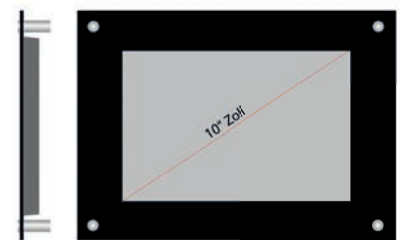

MediaFix Color 10,0 Zoll
MediaFix Color 10.0 Inches

Art. -Nr. Türschilder Color	Format in Zoll	Rahmenfarbe
Art. No. Door Signs Color	Format in Inches	Frame Color
520.010.Z	10,0"	schwarz/black
520.010.W	10,0"	weiß/white
520.010.S	10,0"	silber/silver